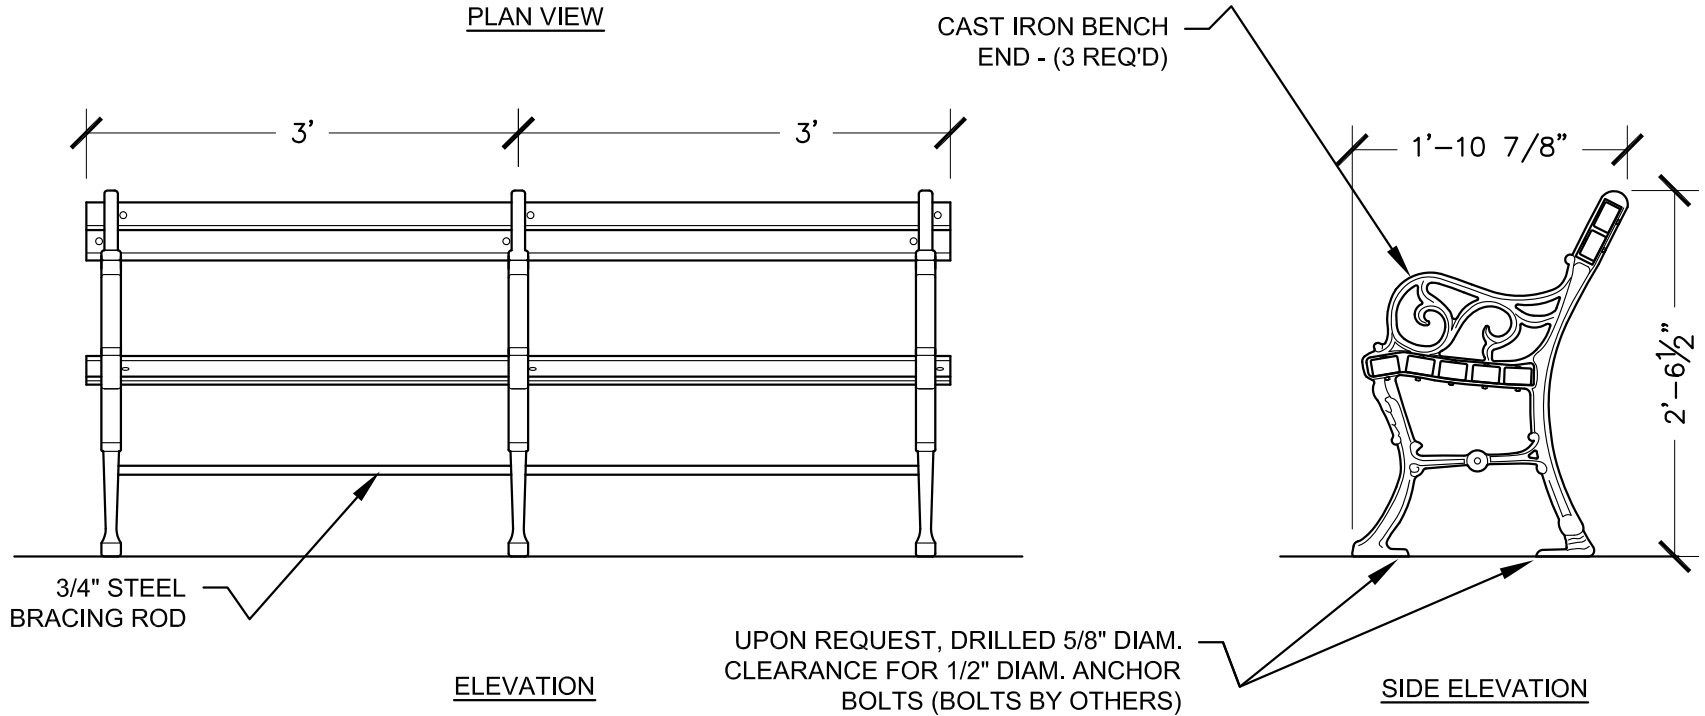

PLAN VIEW

Robinson Iron

6FT SCROLL BENCH