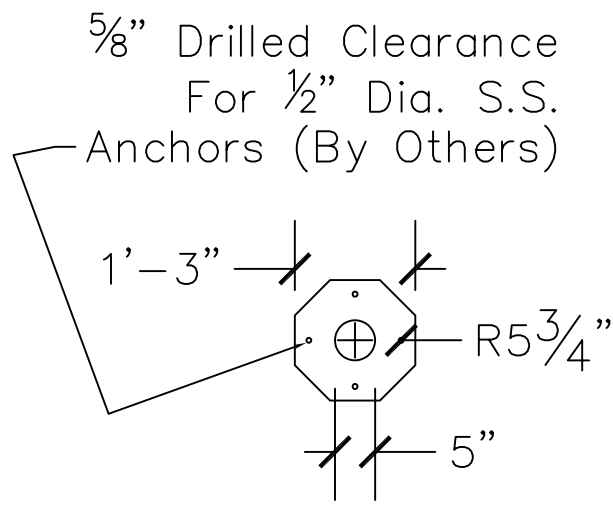

Section

Elevation

Base Anchorage

TITLE:

Wynlakes Lamppost

SCALE:

1/2"=1'

DWG. NO: